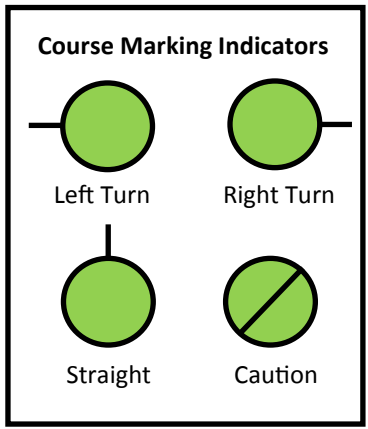

SAG STOP
 Gildersleeves
 16040 Morse St.
 Until 4 p.m.
 Exit left

- 
1. Chip Seal all of 153rd
 2. Chip Seal all of Morse
 3. Chip Seal on Monan Rd.

Colors on map signify stages and are for ease of navigation ***only!***

Black = Stage 1
Red = Stage 2
Blue = Stage 3

Hospice Hustle 2017
62 mile route
Follow GREEN

SAG Vehicles
 25, 62 & 100

Joe (morning):	219-712-0851
Greg (morning):	219-613-7085
Mary (morning):	219-331-6744
Chris (afternoon):	708-828-0985
Tim (afternoon):	219-698-7800
Damian (all day):	219-545-3980